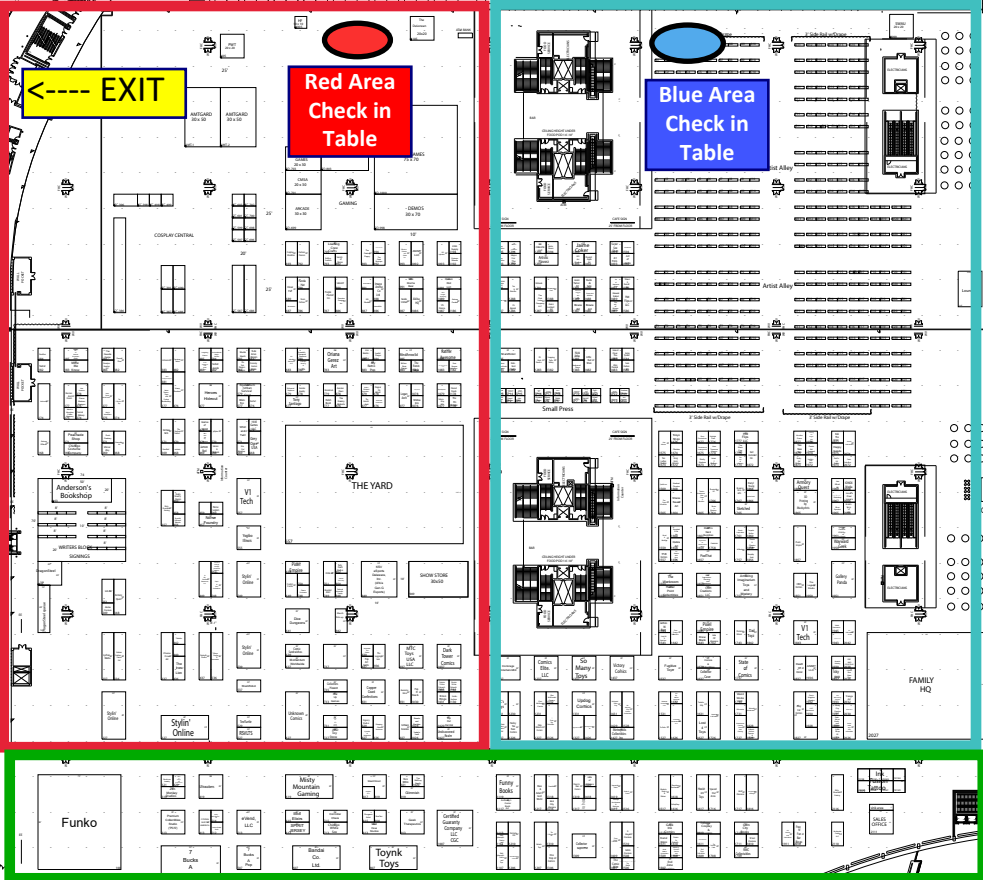

Enter - Dock 62

C2E2 2024 -- Move In Floor Plans

Meet by C2E2 Team to be Escorted to Unload Area

EXIT ->

<--- EXIT

Red Area
Check in
Table

Blue Area
Check in
Table

Green Area
Check in
Table

OUTSIDE TERRACE